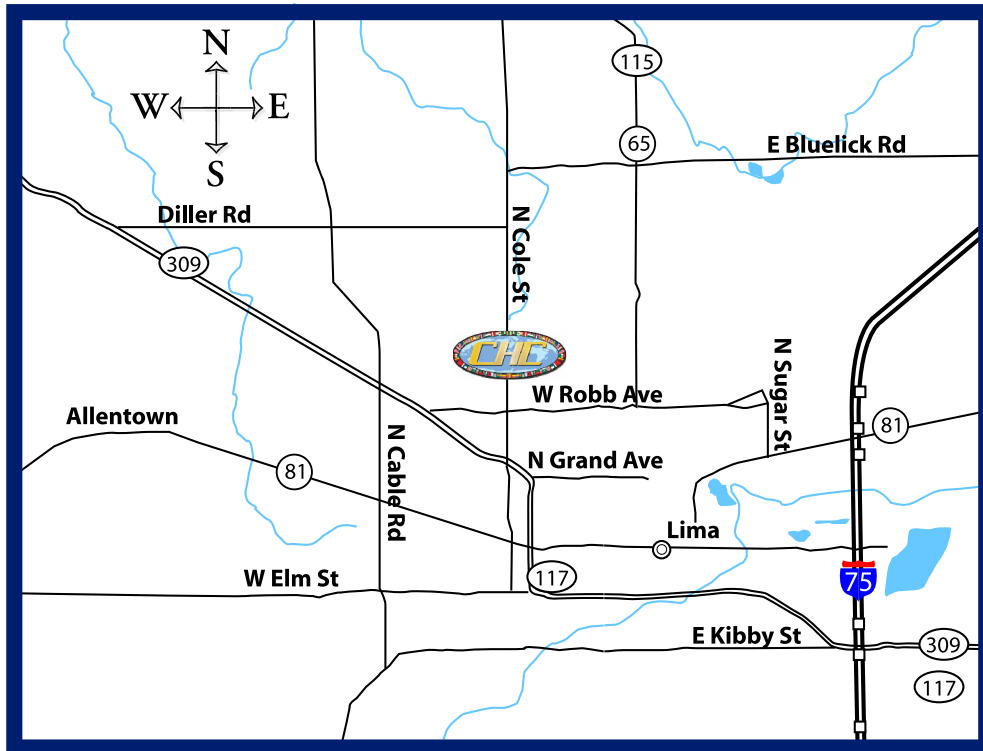

Cornerstone Harvest Church Lima, Ohio

Directions

Coming from Toledo, OH

1. Take I-75 south to exit 130 (Bluelick Rd)
2. Turn right on Bluelick Rd
3. Continue on Bluelick until you reach Cole (Bluelick Rd. ends here)
4. Turn left onto Cole
5. Continue through one stop light at Brower Rd.
6. The church will be on the left within one block

Coming from Dayton, OH

1. Take I-75 north to exit 127B (St. Rt. 81 West/Lima)
2. Continue right on St. Rt. 81
3. Turn right onto Sugar Street (across the railroad tracks)
4. Turn left onto Robb Ave. (at the first light)
5. Turn right onto Cole St. (BP Gasoline on the corner)
6. The church will be on the right within one block

Coming from Columbus, OH

1. Take St. Rt. 33 west to I-75
2. Take I-75 north to exit 127B (St. Rt. 81 West/Lima)
3. Continue right on St. Rt. 81
4. Turn right onto Sugar Street (across the railroad tracks)
5. Turn left onto Robb Ave. (at the first light)
6. Turn right onto Cole St. (BP Gasoline on the corner)
7. The church will be on the right within one block